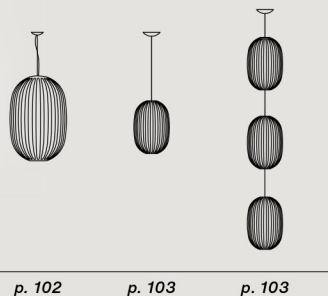

Collection →