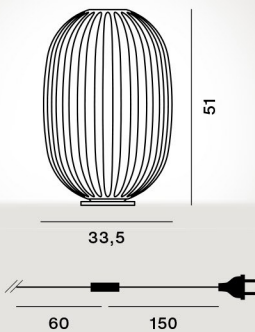

Colours: grigio, azzurro

Weight: net kg 4,00

Light bulbs not included → specifications p. 196

*Plass media*  
Max 1x150W E27

Transparent cable

Please verify the compatibility of your bulb with the dimmer's wattage ranges, indicated on the dimmer itself, according to the kind of light source.

Rotational moulded polycarbonate and aluminium

Colours: grigio

Weight: net kg 23,00

**Plass grande LED**  
This product contains an energy efficiency class F light source

**Plass grande LED included**   
30W 3000 K  
2500 lm CRI>80  
+ LED retrofit included  
1x9,5W 2700 K 650 lm  
E27 PAR 30