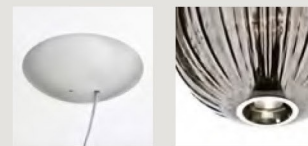

Collection →