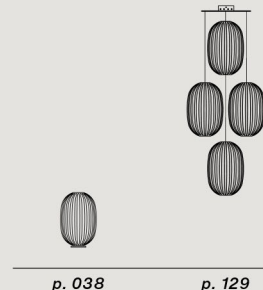

Collection →